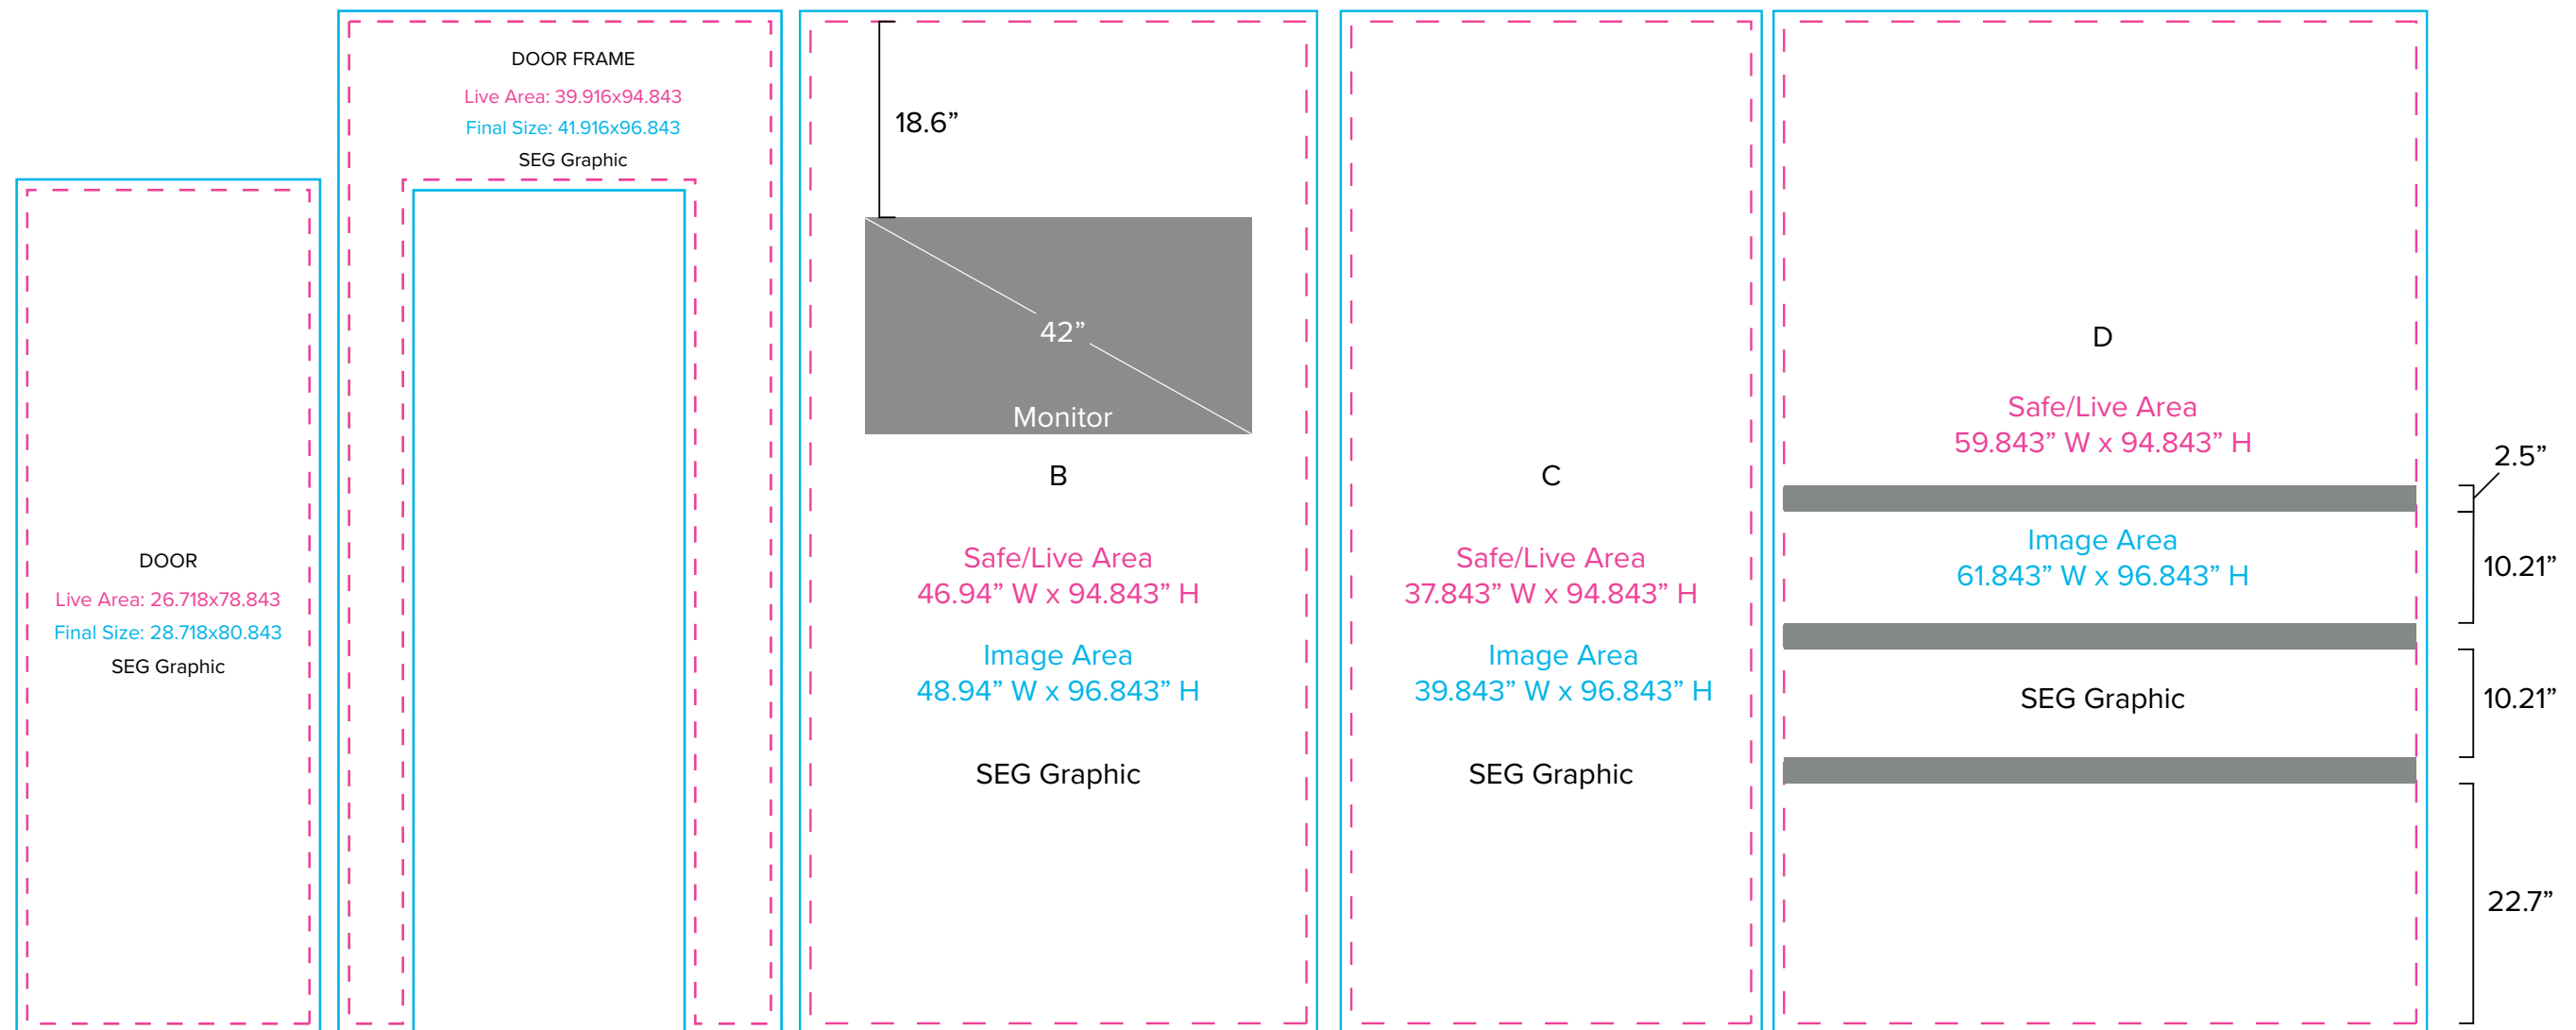

Graphics Template
 10 x 10 Inline Exhibit
 SEG Graphics, Sintra Door

NOTE: All Raster Art (jpg, tiff, psd, png, etc.) must be at least 100 dpi at print size.
 Standard kits are often customized. Please check with Customer Service to ensure that this template matches your specific job.

Graphic Template
Lightbox Counter
SEG Backlit Graphic

E

NOTE: All Raster Art (jpg, tiff,psd, png, etc.) must be at least 100 dpi at print size.
Standard kits are often customized. Please check with Customer Service to ensure that this template matches your specific job.